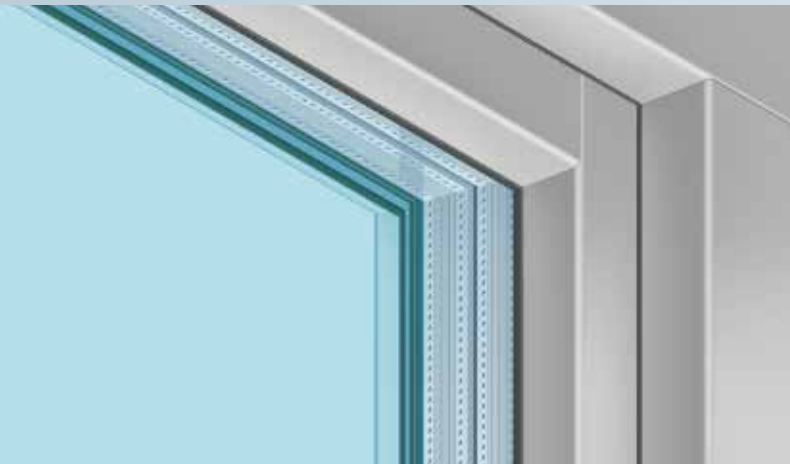

A new era of windows!

KÖMMERLING 88

Premium centre seal system – AluClip

KÖMMERLING®

MORE ELEGANCE WITH ALUCLIP.

KÖMMERLING 88 is the premium window in a new era of window technology. It offers groundbreaking heat insulation properties, is a trendsetter in design and a pioneer in quality and security. Thanks to its modular concept and innovative upgrade technologies, it also offers impressive options for individualisation.

KÖMMERLING 88 AluClip.

The aluminium facing shell combines elegant aluminium design with an almost unlimited choice of colours and the optimum heat insulating values of the modern KÖMMERLING 88 PVC profile system.

The best of two worlds.

Aluminium is one of the best window materials around. It is elegant, weatherproof and easy to clean. PVC, on the other hand, provides optimum heat insulation and soundproofing, plus high functional reliability. KÖMMERLING 88 AluClip unites both materials of aluminium and PVC in perfect harmony.

KÖMMERLING 88 - AluClip

Premium window and door system with contemporary installation depth of 88 mm and aluminium facing shells for individual colour schemes.

- Linear, recessed window design with butt-jointed aluminium profiles.
- Outstanding heat insulation compared with aluminium windows.
- Wide range of glazing options up to 58 mm thick, from triple glazing to special functional glazing.
- Aluminium look on the outside, neutral white on the inside.
- Practically unlimited choice of aluminium shell colours with finishing techniques including Eloxal and powder coating.
- Sustainable use of aluminium. Easy care, durable and robust.